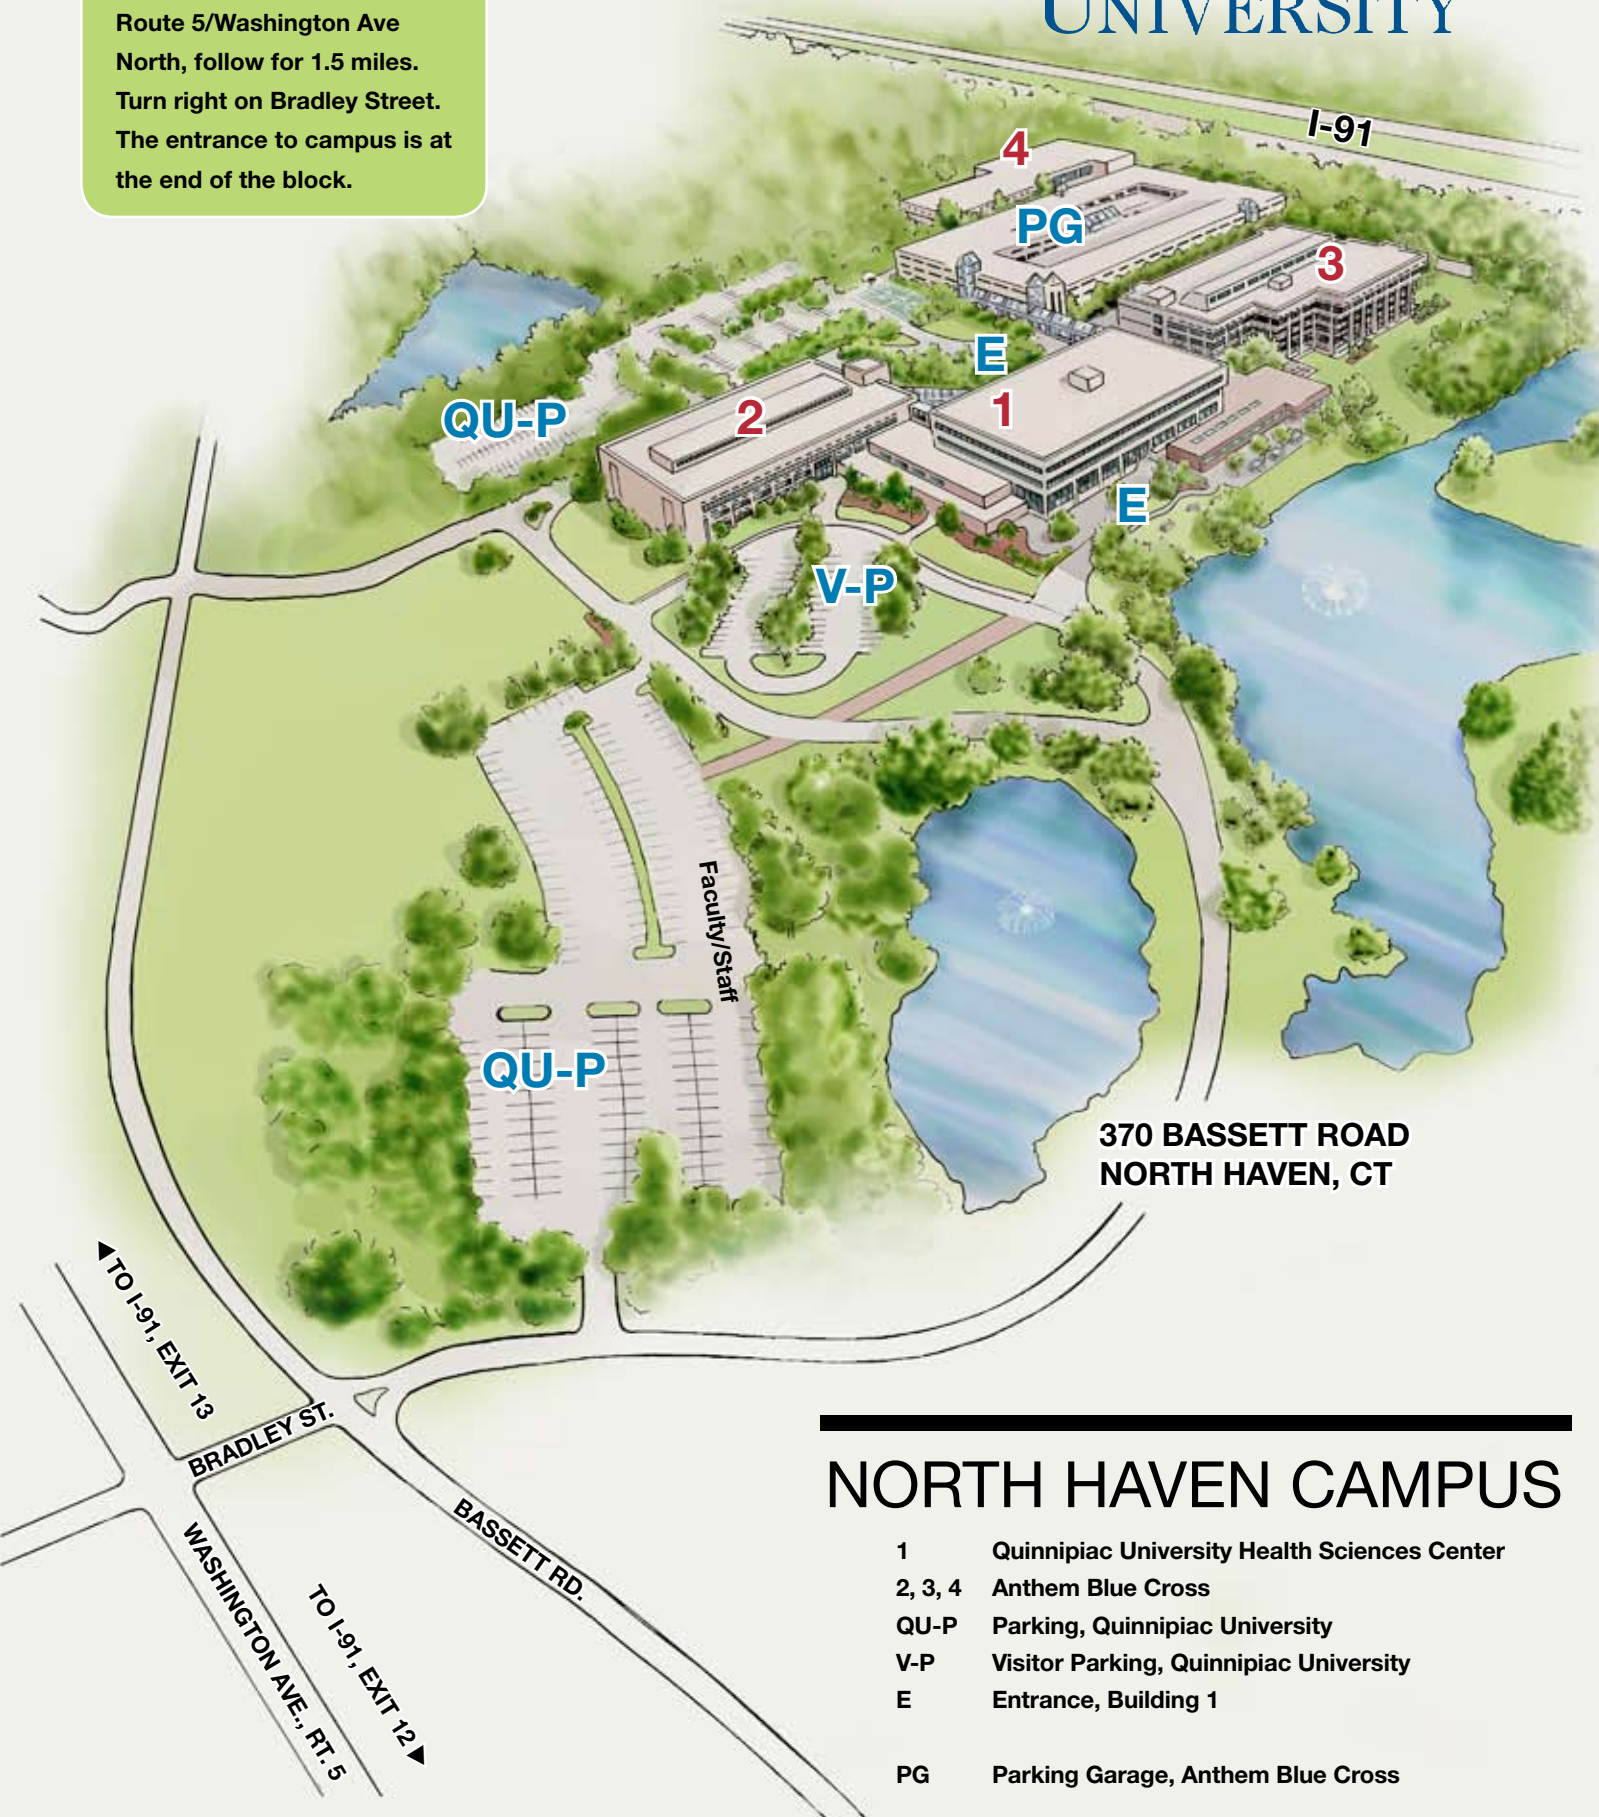

# QUINNIPIAC UNIVERSITY

## Directions to North Haven Campus:

From I-91, take Exit 12 to Route 5/Washington Ave North, follow for 1.5 miles. Turn right on Bradley Street. The entrance to campus is at the end of the block.

370 BASSETT ROAD  
NORTH HAVEN, CT

## NORTH HAVEN CAMPUS

- 1 Quinnipiac University Health Sciences Center
- 2, 3, 4 Anthem Blue Cross
- QU-P Parking, Quinnipiac University
- V-P Visitor Parking, Quinnipiac University
- E Entrance, Building 1
- PG Parking Garage, Anthem Blue Cross